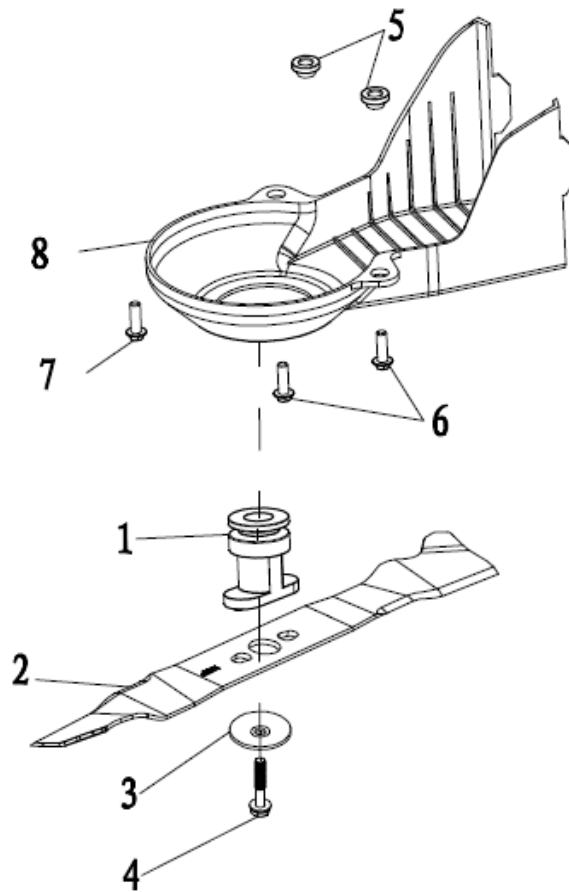

Part No.	Material Code	Discription in English	Qty
1	70140400000	Blade Adapter Assy	1
2	70130350000	Double-edge blade	1
3	60200240000	blade washer	1
4	60100030000	Inch hex flange bolts	1
5	70150240000	Chassis bushing	2
6	60170490000	Hexagon Division Head self tapping screws	2
7	60170010000	Hexagon Division Head self tapping screws	1
8	20660130000	belt cover	1