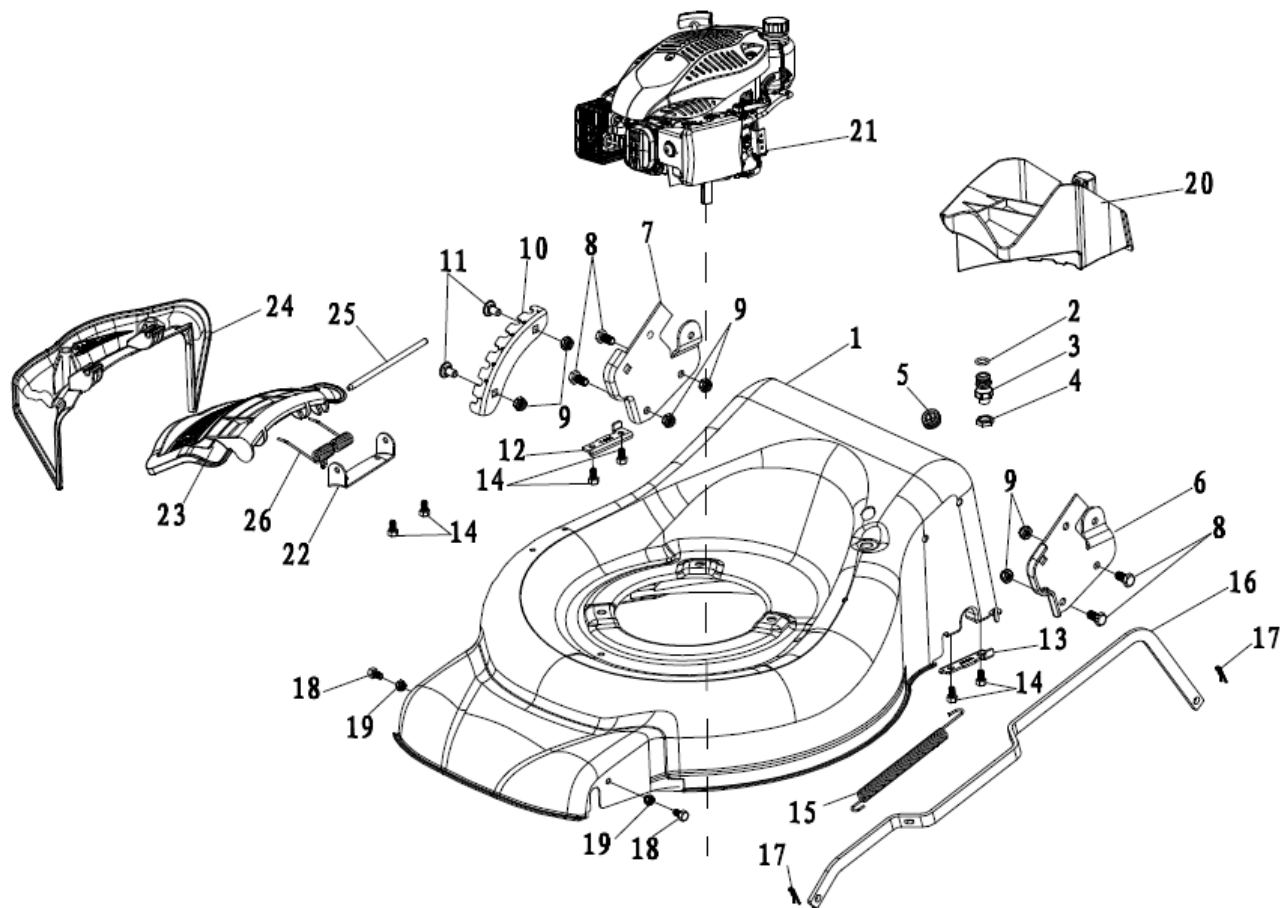

SP4630HWB (model.č. PM12B1401018C)

Part No.	Material Code	Discription in English	Qty
1	20340060130	foam pipe	1
2	70540083000	stop lever	1
3	70550073000	Self-propelled Lever	1
4	70500550130	upper handrail	1
5	70230090000	Rope Guide	1
6	60130020000	Cap nut	1
7	70050120000	Brake Cable Assy plate	1
8	60060590000	Bolt	2
9	60150080000	Self-locking nut	2
10	20030030130	Plastic stopperPlastic stopper	1
11	70810040000	brake cable	1
12	70780080000	selfpropelled cable	1
13	60110040000	heterotypic carriage bolts	2
14	60190140000	flat washer	4
15	20040070000	triangle knob	2
16	60140080000	Hexagon nut	4
17	70520210130	lower handrail	1
18	20240010000	fastener	1
19	60060420000	Hexagon head bolts	2
20	60040090000	Half round head square neck bolts	2
21	60150020000	Hex lock nut	2
22	20040050000	triangle knob	2

Part No.	Material Code	Discription in English	Qty
1	70840170000	front drive assy.	1
2	20880100000	wheel assy.	2
3	60010110000	wheel punch bearing	4
4	60150090000	Self-locking nut	2
5	20620030000	outer cover of hub	2
6	20610080000	inner cover of hub	2

Part No.	Material Code	Discription in English	Qty
1	70850541000	rear drive assy.	1
	20270010000	height adjustment ball	1
2	70860210000	selfpropelled assy.	1
3	70600110000	bushbush	2
4	60020010000	bearing	2
5	60200090000	Gasket	2
6	20610030000	inner cover of hub	2
7	60240060000	spring washer	6
8	21070040000	selfpropelled ratchet washer	4
9	60410430000	selfpropelled spring	1
10	70300150000	Ratchet Wheel LRatchet Wheel L	1
11	70300160000	Ratchet Wheel R	1
12	60290060000	bratchet pin	6
13	20880080000	wheel assy.	2
14	60010110000	wheel punch bearing	4
15	60150090000	Self-locking nut	2
16	20620060000	outer cover of hub	2
17	60320210000	v belt	1
18	60190080000	flat washer	2