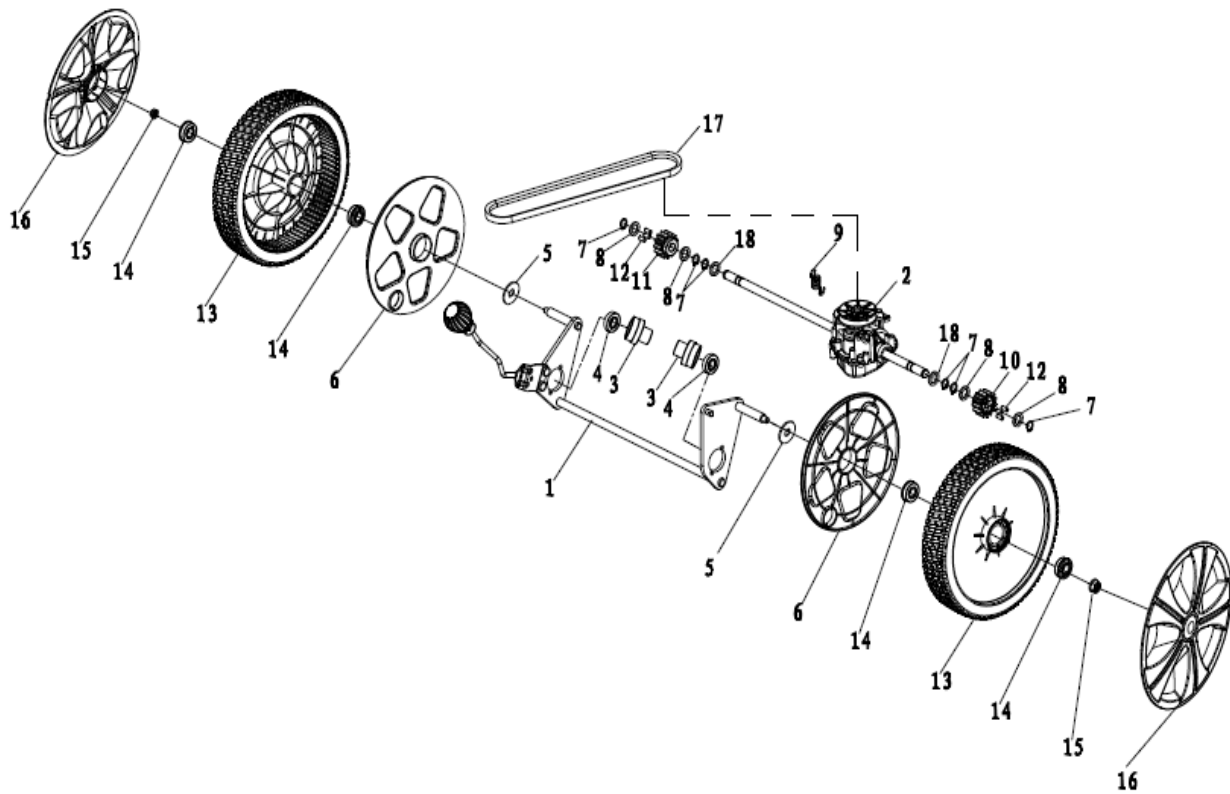

SP4630HWB (model.č. PM12B1401018C)

Part No.	Material Code	Discription in English	Qty
1	20340060130	foam pipe	1
2	70540083000	stop lever	1
3	70550073000	Self-propelled Lever	1
4	70500550130	upper handrail	1
5	70230090000	Rope Guide	1
6	60130020000	Cap nut	1
7	70050120000	Brake Cable Assy plate	1
8	60060590000	Bolt	2
9	60150080000	Self-locking nut	2
10	20030030130	Plastic stopperPlastic stopper	1
11	70810040000	brake cable	1
12	70780080000	selfpropelled cable	1
13	60110040000	heterotypic carriage bolts	2
14	60190140000	flat washer	4
15	20040070000	triangle knob	2
16	60140080000	Hexagon nut	4
17	70520210130	lower handrail	1
18	20240010000	fastener	1
19	60060420000	Hexagon head bolts	2
20	60040090000	Half round head square neck bolts	2
21	60150020000	Hex lock nut	2
22	20040050000	triangle knob	2

Part No.	Material Code	Discription in English	Qty
1	70840170000	front drive assy.	1
2	20880100000	wheel assy.	2
3	60010110000	wheel punch bearing	4
4	60150090000	Self-locking nut	2
5	20620030000	outer cover of hub	2
6	20610080000	inner cover of hub	2

Part No.	Material Code	Discription in English	Qty
1	70850541000	rear drive assy.	1
	20270010000	height adjustment ball	1
2	70860210000	selfpropelled assy.	1
3	70600110000	bushbush	2
4	60020010000	bearing	2
5	60200090000	Gasket	2
6	20610030000	inner cover of hub	2
7	60240060000	spring washer	6
8	21070040000	selfpropelled ratchet washer	4
9	60410430000	selfpropelled spring	1
10	70300150000	Ratchet Wheel LRatchet Wheel L	1
11	70300160000	Ratchet Wheel R	1
12	60290060000	bratchet pin	6
13	20880080000	wheel assy.	2
14	60010110000	wheel punch bearing	4
15	60150090000	Self-locking nut	2
16	20620060000	outer cover of hub	2
17	60320210000	v belt	1
18	60190080000	flat washer	2