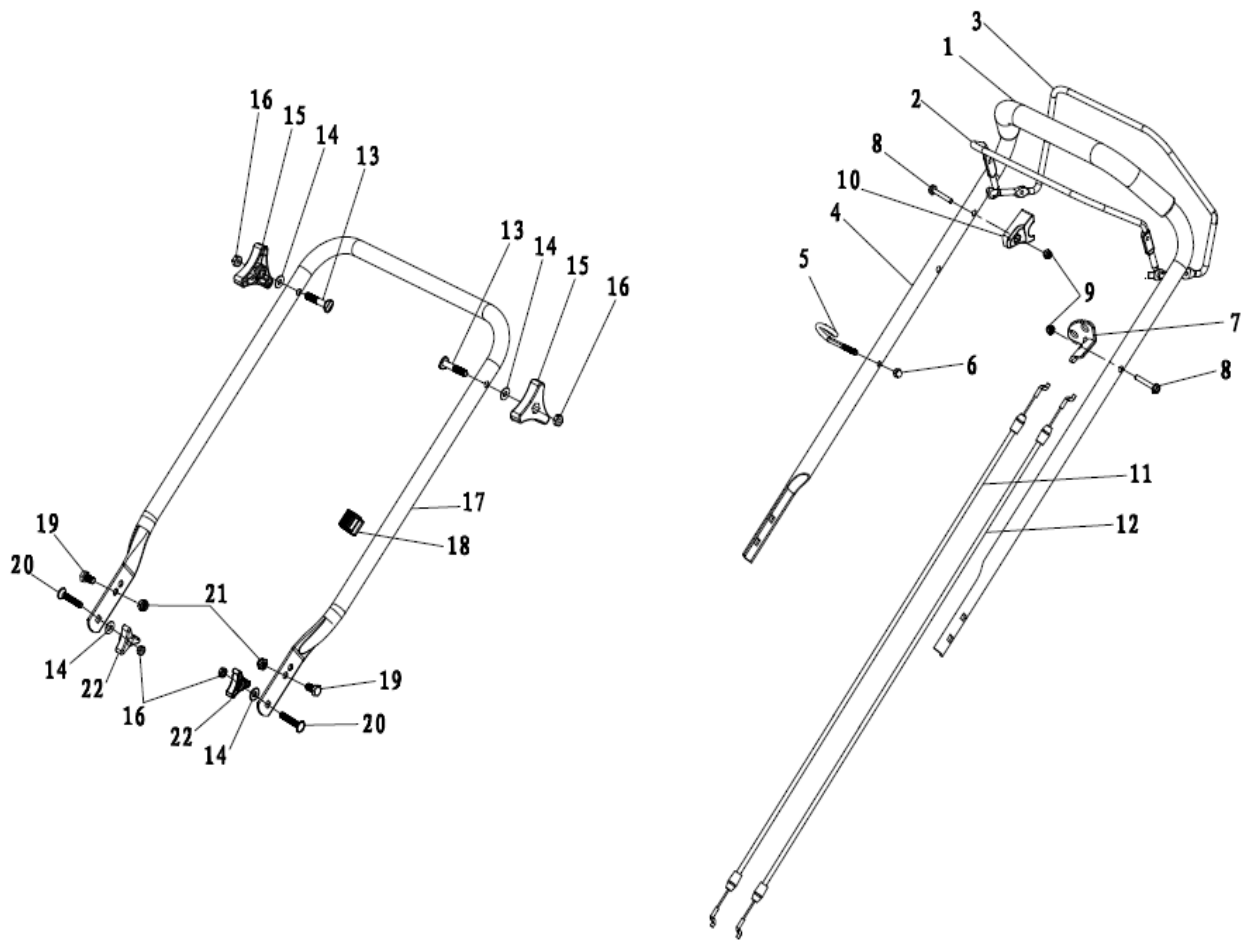

SP4630HWB (model.č. PM12B1401018C)

Part No.	Material Code	Discription in English	Qty
1	20340060130	foam pipe	1
2	70540083000	stop lever	1
3	70550073000	Self-propelled Lever	1
4	70500550130	upper handrail	1
5	70230090000	Rope Guide	1
6	60130020000	Cap nut	1
7	70050120000	Brake Cable Assy plate	1
8	60060590000	Bolt	2
9	60150080000	Self-locking nut	2
10	20030030130	Plastic stopperPlastic stopper	1
11	70810040000	brake cable	1
12	70780080000	selfpropelled cable	1
13	60110040000	heterotypic carriage bolts	2
14	60190140000	flat washer	4
15	20040070000	triangle knob	2
16	60140080000	Hexagon nut	4
17	70520210130	lower handrail	1
18	20240010000	fastener	1
19	60060420000	Hexagon head bolts	2
20	60040090000	Half round head square neck bolts	2
21	60150020000	Hex lock nut	2
22	20040050000	triangle knob	2

Part No.	Material Code	Discription in English	Qty
1	70840170000	front drive assy.	1
2	20880100000	wheel assy.	2
3	60010110000	wheel punch bearing	4
4	60150090000	Self-locking nut	2
5	20620030000	outer cover of hub	2
6	20610080000	inner cover of hub	2

Part No.	Material Code	Discription in English	Qty
1	70850541000	rear drive assy.	1
	20270010000	height adjustment ball	1
2	70860210000	selfpropelled assy.	1
3	70600110000	bushbush	2
4	60020010000	bearing	2
5	60200090000	Gasket	2
6	20610030000	inner cover of hub	2
7	60240060000	spring washer	6
8	21070040000	selfpropelled ratchet washer	4
9	60410430000	selfpropelled spring	1
10	70300150000	Ratchet Wheel LRatchet Wheel L	1
11	70300160000	Ratchet Wheel R	1
12	60290060000	bratchet pin	6
13	20880080000	wheel assy.	2
14	60010110000	wheel punch bearing	4
15	60150090000	Self-locking nut	2
16	20620060000	outer cover of hub	2
17	60320210000	v belt	1
18	60190080000	flat washer	2