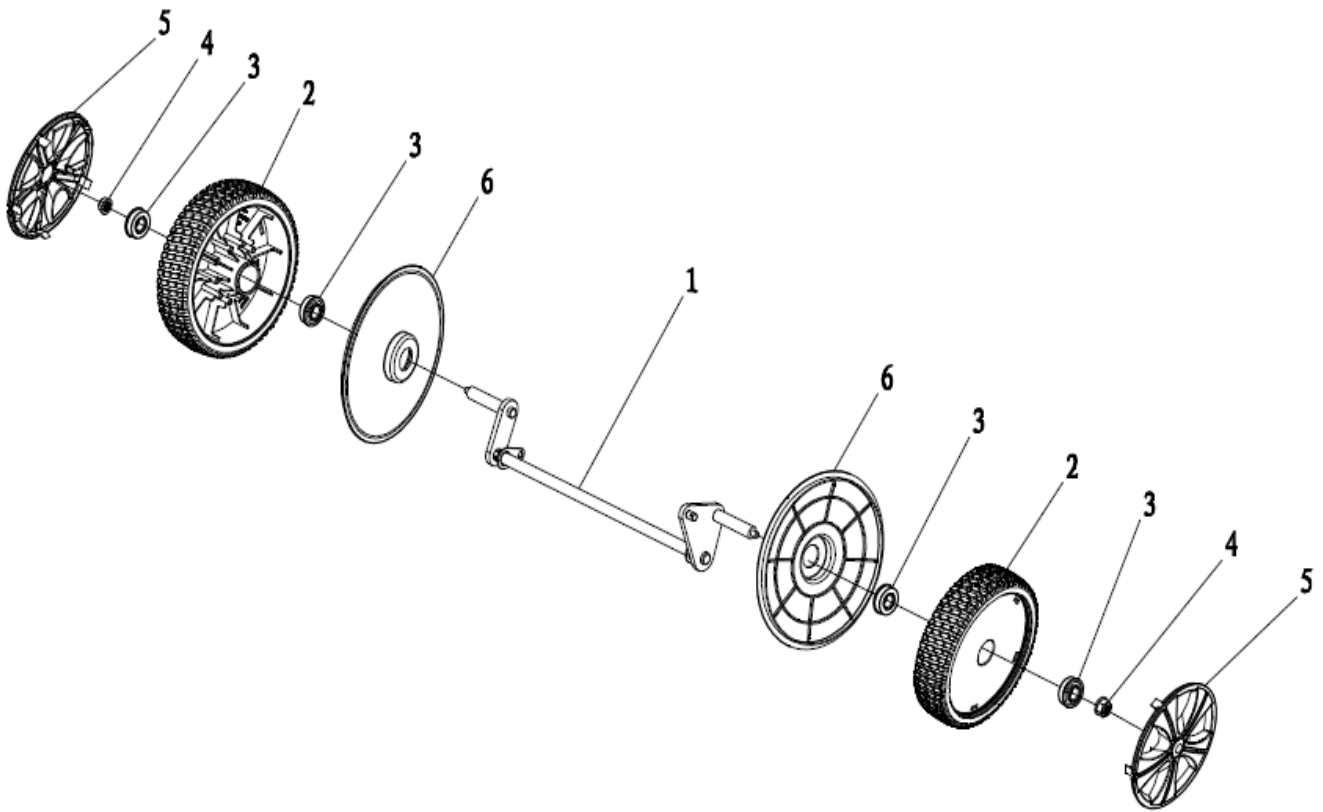

SP4630HWB (model.č. PM12B1401018C)

Part No.	Material Code	Discription in English	Qty
1	20340060130	foam pipe	1
2	70540083000	stop lever	1
3	70550073000	Self-propelled Lever	1
4	70500550130	upper handrail	1
5	70230090000	Rope Guide	1
6	60130020000	Cap nut	1
7	70050120000	Brake Cable Assy plate	1
8	60060590000	Bolt	2
9	60150080000	Self-locking nut	2
10	20030030130	Plastic stopperPlastic stopper	1
11	70810040000	brake cable	1
12	70780080000	selfpropelled cable	1
13	60110040000	heterotypic carriage bolts	2
14	60190140000	flat washer	4
15	20040070000	triangle knob	2
16	60140080000	Hexagon nut	4
17	70520210130	lower handrail	1
18	20240010000	fastener	1
19	60060420000	Hexagon head bolts	2
20	60040090000	Half round head square neck bolts	2
21	60150020000	Hex lock nut	2
22	20040050000	triangle knob	2

Part No.	Material Code	Discription in English	Qty
1	70840170000	front drive assy.	1
2	20880100000	wheel assy.	2
3	60010110000	wheel punch bearing	4
4	60150090000	Self-locking nut	2
5	20620030000	outer cover of hub	2
6	20610080000	inner cover of hub	2