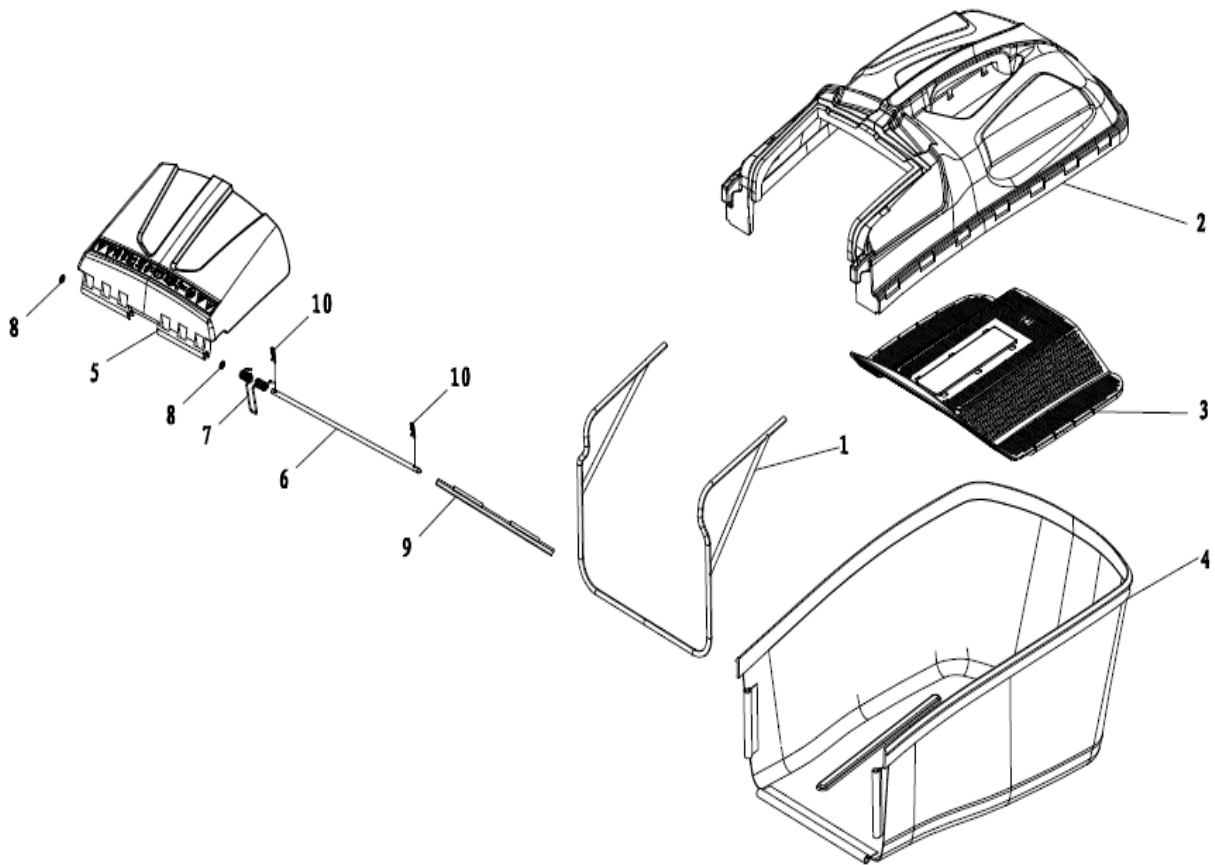

SP4630HWB (model.č. PM12B1401018C)

Part No.	Material Code	Discription in English	Qty
1	20340060130	foam pipe	1
2	70540083000	stop lever	1
3	70550073000	Self-propelled Lever	1
4	70500550130	upper handrail	1
5	70230090000	Rope Guide	1
6	60130020000	Cap nut	1
7	70050120000	Brake Cable Assy plate	1
8	60060590000	Bolt	2
9	60150080000	Self-locking nut	2
10	20030030130	Plastic stopperPlastic stopper	1
11	70810040000	brake cable	1
12	70780080000	selfpropelled cable	1
13	60110040000	heterotypic carriage bolts	2
14	60190140000	flat washer	4
15	20040070000	triangle knob	2
16	60140080000	Hexagon nut	4
17	70520210130	lower handrail	1
18	20240010000	fastener	1
19	60060420000	Hexagon head bolts	2
20	60040090000	Half round head square neck bolts	2
21	60150020000	Hex lock nut	2
22	20040050000	triangle knob	2

Part No.	Material Code	Discription in English	Qty
1	70850541000	rear drive assy.	1
	20270010000	height adjustment ball	1
2	70860210000	selfpropelled assy.	1
3	70600110000	bushbush	2
4	60020010000	bearing	2
5	60200090000	Gasket	2
6	20610030000	inner cover of hub	2
7	60240060000	spring washer	6
8	21070040000	selfpropelled ratchet washer	4
9	60410430000	selfpropelled spring	1
10	70300150000	Ratchet Wheel LRatchet Wheel L	1
11	70300160000	Ratchet Wheel R	1
12	60290060000	bratchet pin	6
13	20880080000	wheel assy.	2
14	60010110000	wheel punch bearing	4
15	60150090000	Self-locking nut	2
16	20620060000	outer cover of hub	2
17	60320210000	v belt	1
18	60190080000	flat washer	2